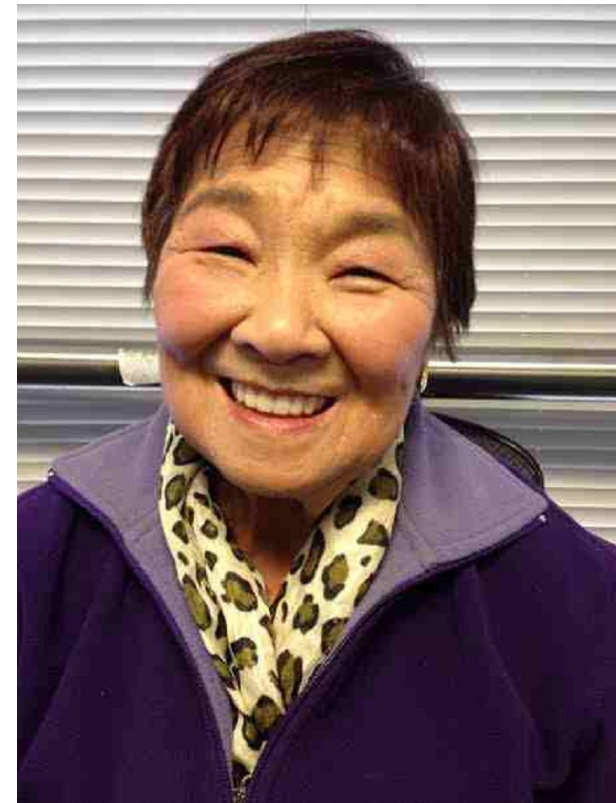

ELSIE WONG

## ELSIE WONG

Height: 150cm/4'10.5" Bust: 36"  
Waist: 71cm/28" Hips: 106cm/41.5" Shoe: 39  
EU/8 US/6 UK Hair: Black Eyes: Brown

23 Minnie Street, Eden Terrace, Auckland 1021  
Tel:027 530 9208, Email: [info@kamtalent.com](mailto:info@kamtalent.com)