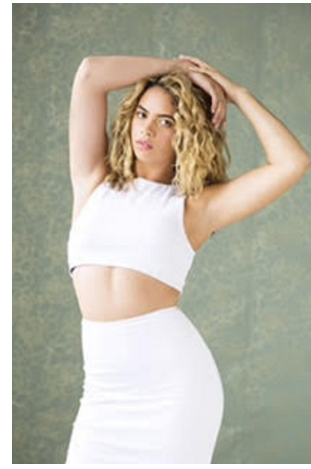

COOLA BAUDRY

## COOLA BAUDRY

Height: 182cm/5'11.5" Bust: 38"

Waist: 81cm/32" Hips: 102  
cm/40" Dress: 41 EU/11 US/13

UK Shoe: 42 EU/11 US/7.5

UK Hair: Brown Eyes: Brown

23 Minnie Street, Eden Terrace, Auckland 1021

Tel:027 530 9208, Email: [info@kamtalent.com](mailto:info@kamtalent.com)