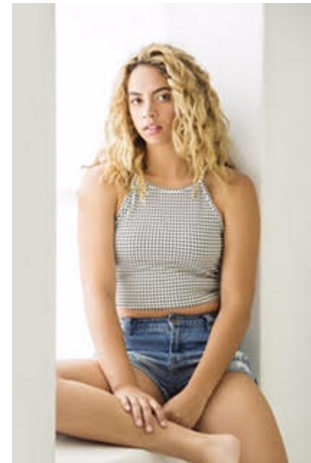

COOLA BAUDRY

## COOLA BAUDRY

Height: 182cm/5'11.5" Bust: 38"

Waist: 81cm/32" Hips: 102  
cm/40" Dress: 41 EU/11 US/13

UK Shoe: 42 EU/11 US/7.5

UK Hair: Brown Eyes: Brown

23 Minnie Street, Eden Terrace, Auckland 1021

Tel:027 530 9208, Email: [info@kamtalent.com](mailto:info@kamtalent.com)