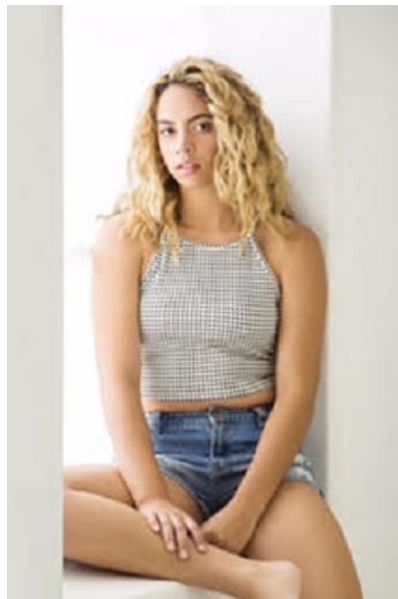

COOLA BAUDRY

COOLA BAUDRY

Height: 182cm/5'11.5" Bust: 38" Waist: 81cm/32" Hips: 102 cm/40" Dress: 41 EU/11 US/13
UK Shoe: 42 EU/11 US/7.5 UK Hair: Brown Eyes: Brown

23 Minnie Street, Eden Terrace, Auckland 1021
Tel:027 530 9208, Email: info@kamtalent.com