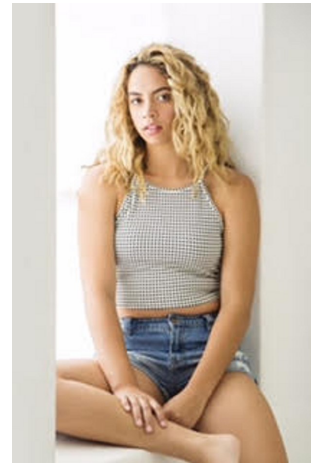

COOLA BAUDRY

COOLA BAUDRY

Height: 182cm/5'11.5" Bust: 38"

Waist: 81cm/32" Hips: 102
cm/40" Dress: 41 EU/11 US/13

UK Shoe: 42 EU/11 US/7.5

UK Hair: Brown Eyes: Brown

23 Minnie Street, Eden Terrace, Auckland 1021